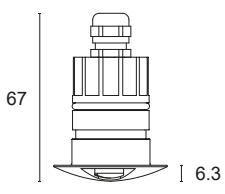

Dimming Accessories page 249

 **MADE IN ITALY**

350mA 500mA

Ø32

Ø44

BASIC CODES

L402B.

LIGHT BEAM